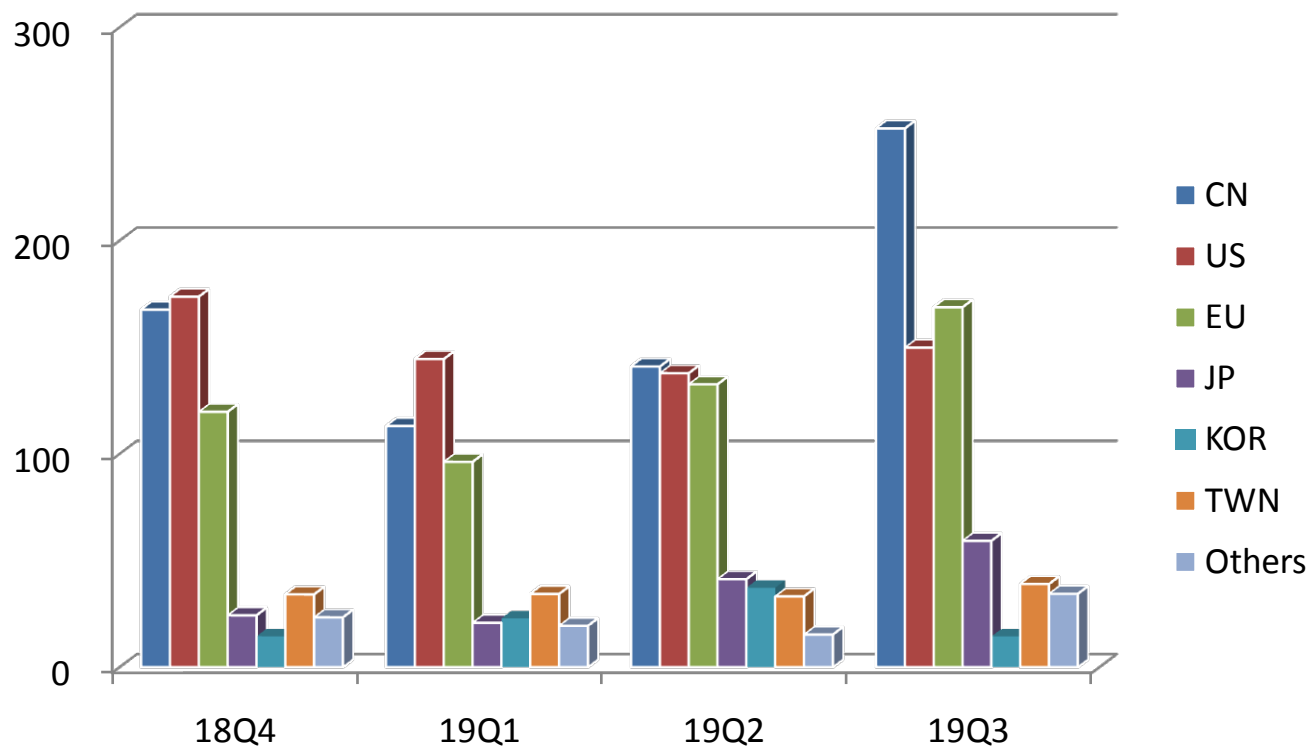

Net Sales 2014-2019

Gross Margin Trend 2016-2019

Revenue by Products

WiFi FEM Continues to Gain Weighting

WiFi Revenue by Areas

Unit: NT\$ million

Growth in Global Brand WiFi AP Market

- 11ac FEMs continue expanding to global brands AP market including retailers and telecom operators.