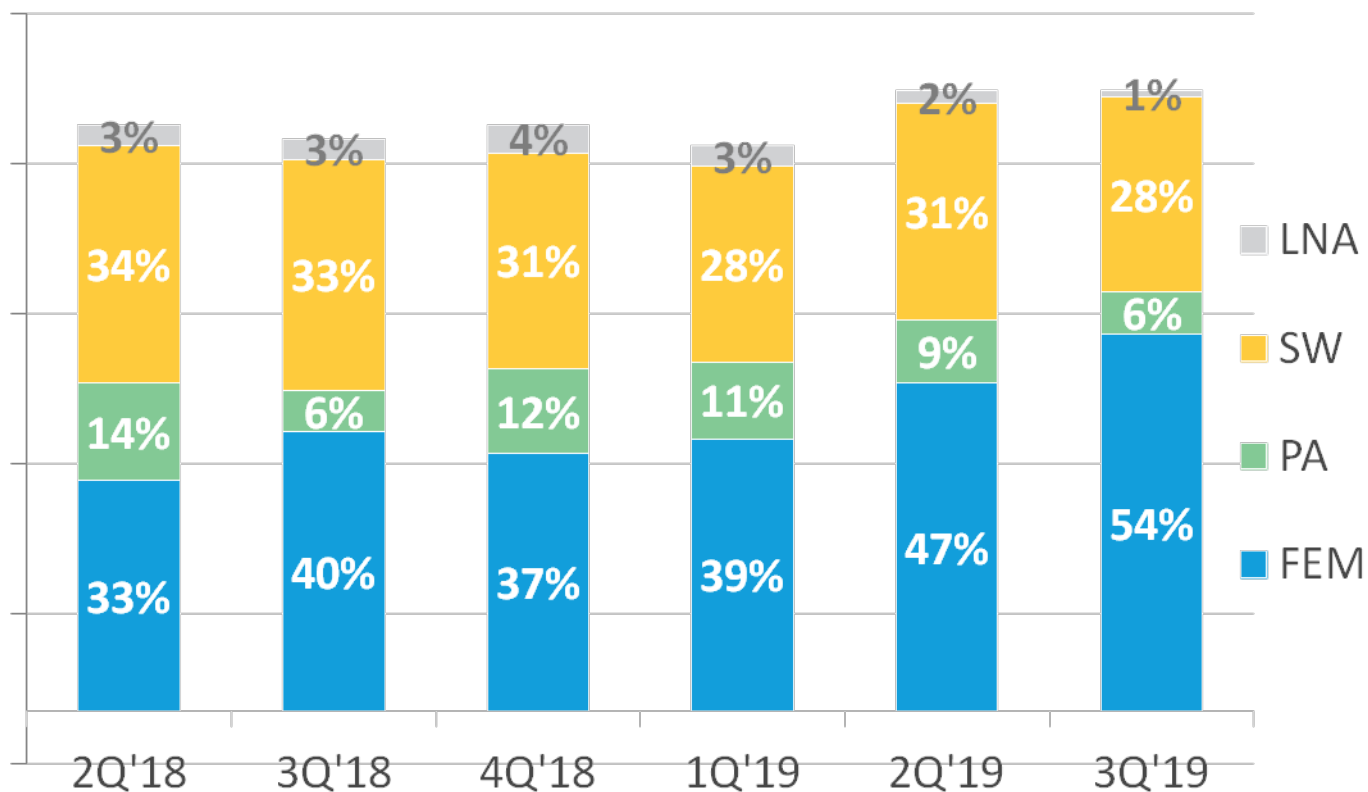

Net Sales 2014-2019

Gross Margin Trend 2016-2019

Revenue by Products

WiFi FEM Continues to Gain Weighting

WiFi Revenue by Areas

Unit: NT\$ million

Growth in Global Brand WiFi AP Market

- 11ac FEMs continue expanding to global brands AP market including retailers and telecom operators.