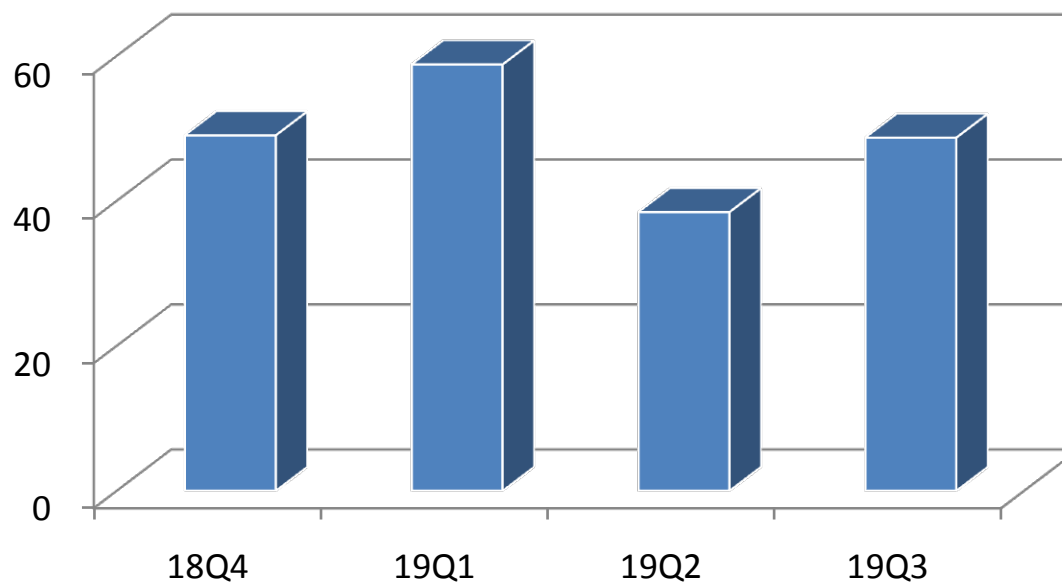

FM Continues on Main Mobile Brands

- FM continues on flagship phones on Korea main brand.
- FM also applies to middle end phones for Korea main brand.

Unit: NT$ million