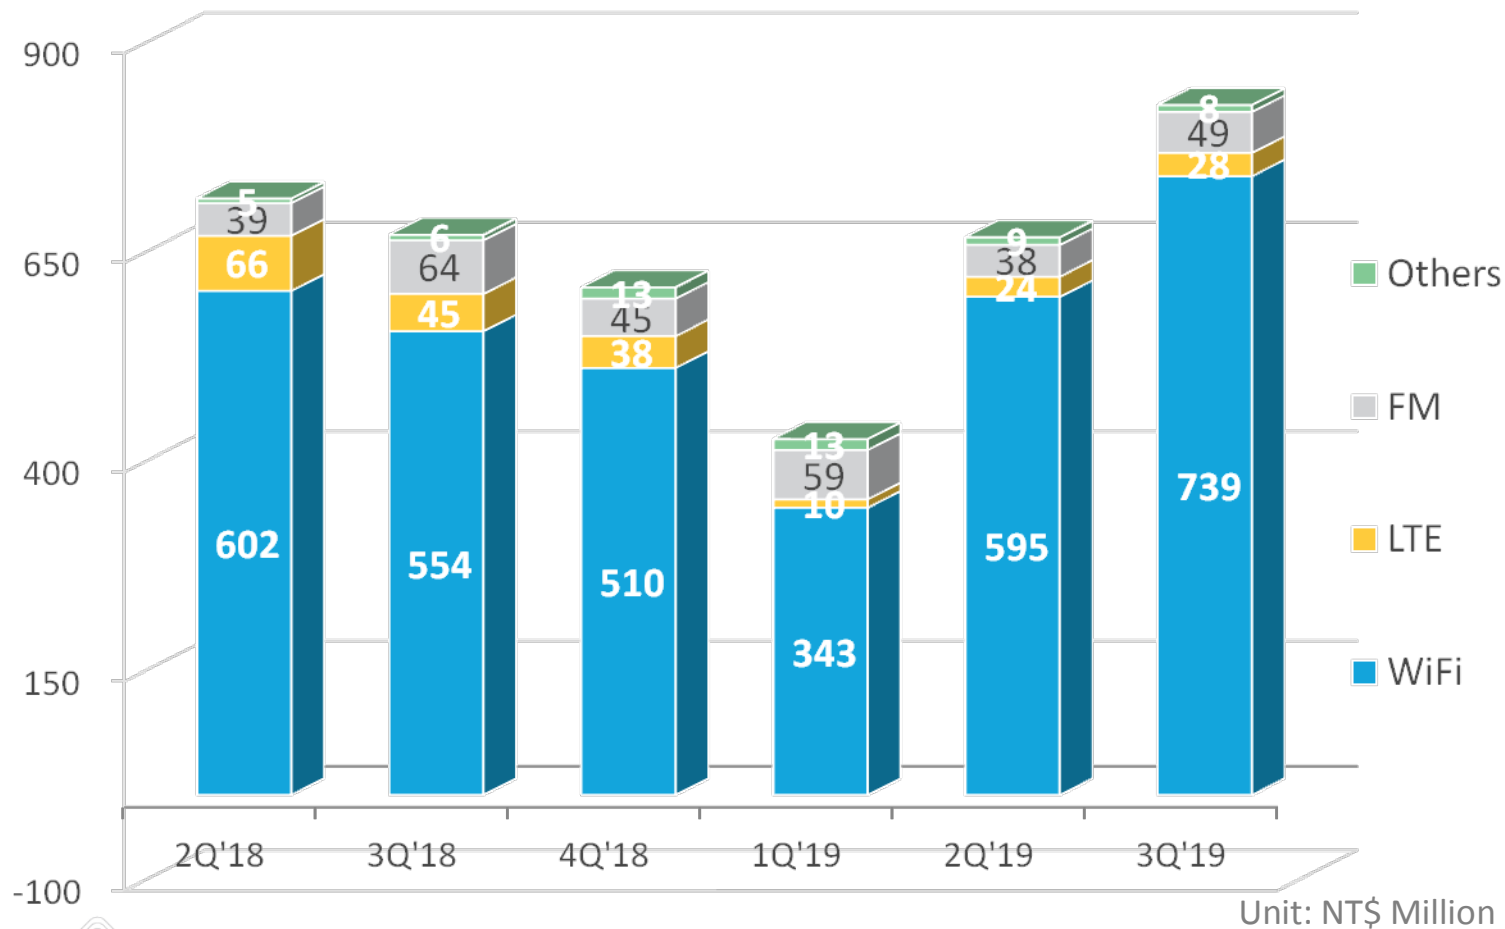

Products
270+

Vision

**World RF IC Leader
by Technology and Innovation**

2019 Q3 P&L

Amount:NT\$ MN	2019 Q3		2019 Q2		QoQ	2018 Q3		YoY
	Amount	%	Amount	%	%	Amount	%	%
Net Sales	824	100.0%	666	100.0%	23.7%	669	100.0%	23.2%
Gross Margin	309	37.5%	257	38.6%	20.2%	221	33.0%	39.8%
Operating Expense	189	22.9%	178	26.7%	6.2%	164	24.5%	15.2%
Operating Profit	120	14.6%	79	11.9%	51.9%	57	8.5%	110.5%
Non-Op. Profits(Loss)	0	0.0%	2	0.3%	-100.0%	5	0.7%	-100.0%
Net Income before Tax	120	14.6%	81	12.2%	48.1%	62	9.3%	93.5%
Net Income after Tax	96	11.7%	61	9.2%	57.4%	54	8.1%	77.8%
EPS	1.57		1.00			0.89		

Net Sales 2014-2019

Gross Margin Trend 2016-2019

Revenue by Products

WiFi FEM Continues to Gain Weighting

WiFi Revenue by Areas

Unit: NT\$ million

Growth in Global Brand WiFi AP Market

- 11ac FEMs continue expanding to global brands AP market including retailers and telecom operators.