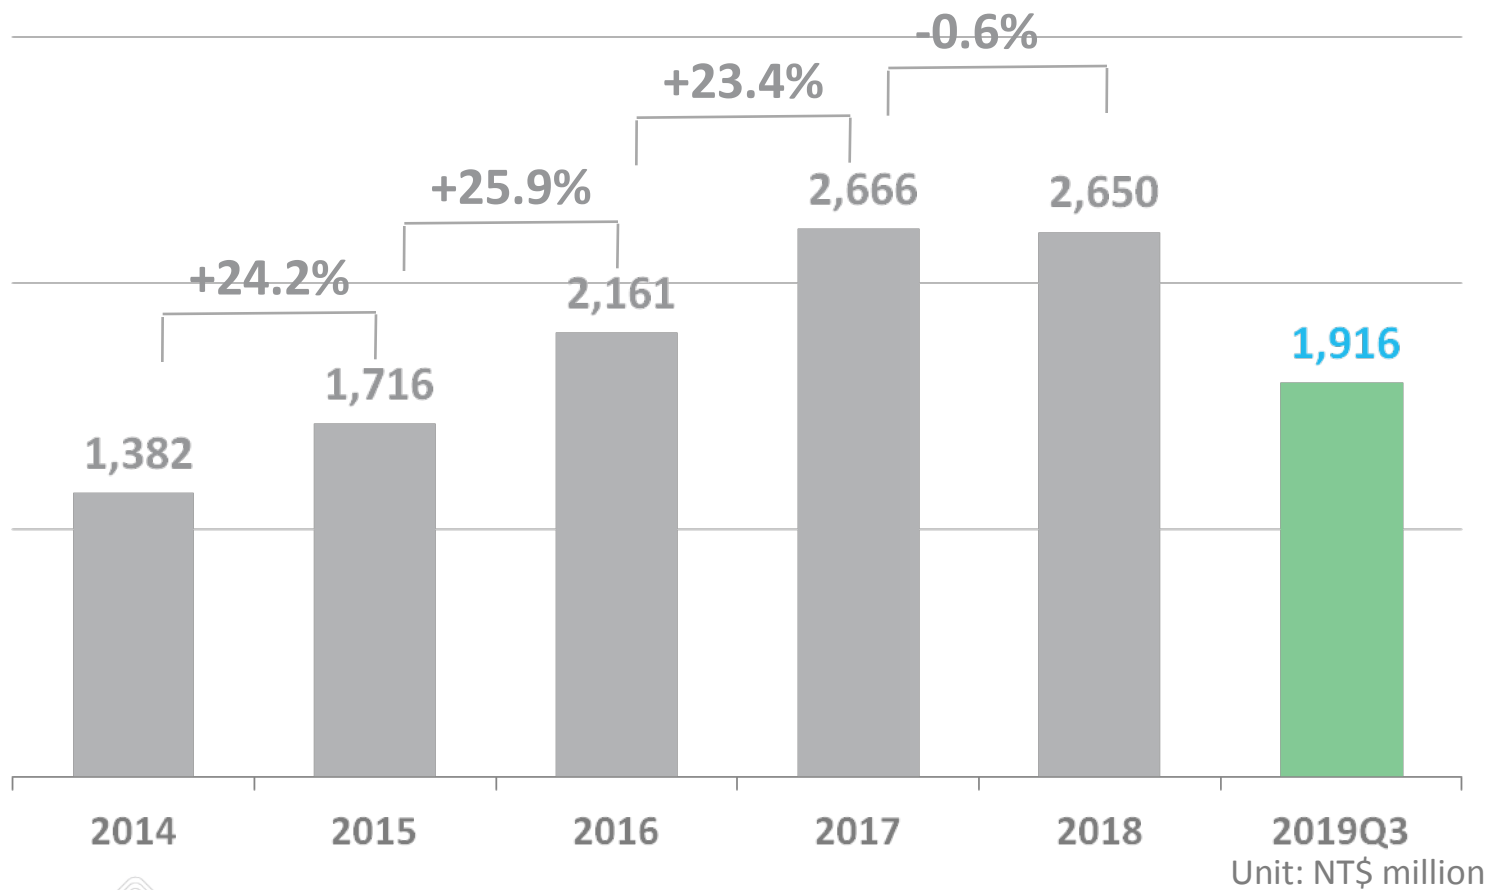

Products
270+

Vision

**World RF IC Leader
by Technology and Innovation**

2019 Q3 P&L

Amount:NT\$ MN	2019 Q3		2019 Q2		QoQ	2018 Q3		YoY
	Amount	%	Amount	%	%	Amount	%	%
Net Sales	824	100.0%	666	100.0%	23.7%	669	100.0%	23.2%
Gross Margin	309	37.5%	257	38.6%	20.2%	221	33.0%	39.8%
Operating Expense	189	22.9%	178	26.7%	6.2%	164	24.5%	15.2%
Operating Profit	120	14.6%	79	11.9%	51.9%	57	8.5%	110.5%
Non-Op. Profits(Loss)	0	0.0%	2	0.3%	-100.0%	5	0.7%	-100.0%
Net Income before Tax	120	14.6%	81	12.2%	48.1%	62	9.3%	93.5%
Net Income after Tax	96	11.7%	61	9.2%	57.4%	54	8.1%	77.8%
EPS	1.57		1.00			0.89		

Net Sales 2014-2019

Gross Margin Trend 2016-2019

Revenue by Products

WiFi FEM Continues to Gain Weighting

WiFi Revenue by Areas

Unit: NT\$ million

Growth in Global Brand WiFi AP Market

- 11ac FEMs continue expanding to global brands AP market including retailers and telecom operators.