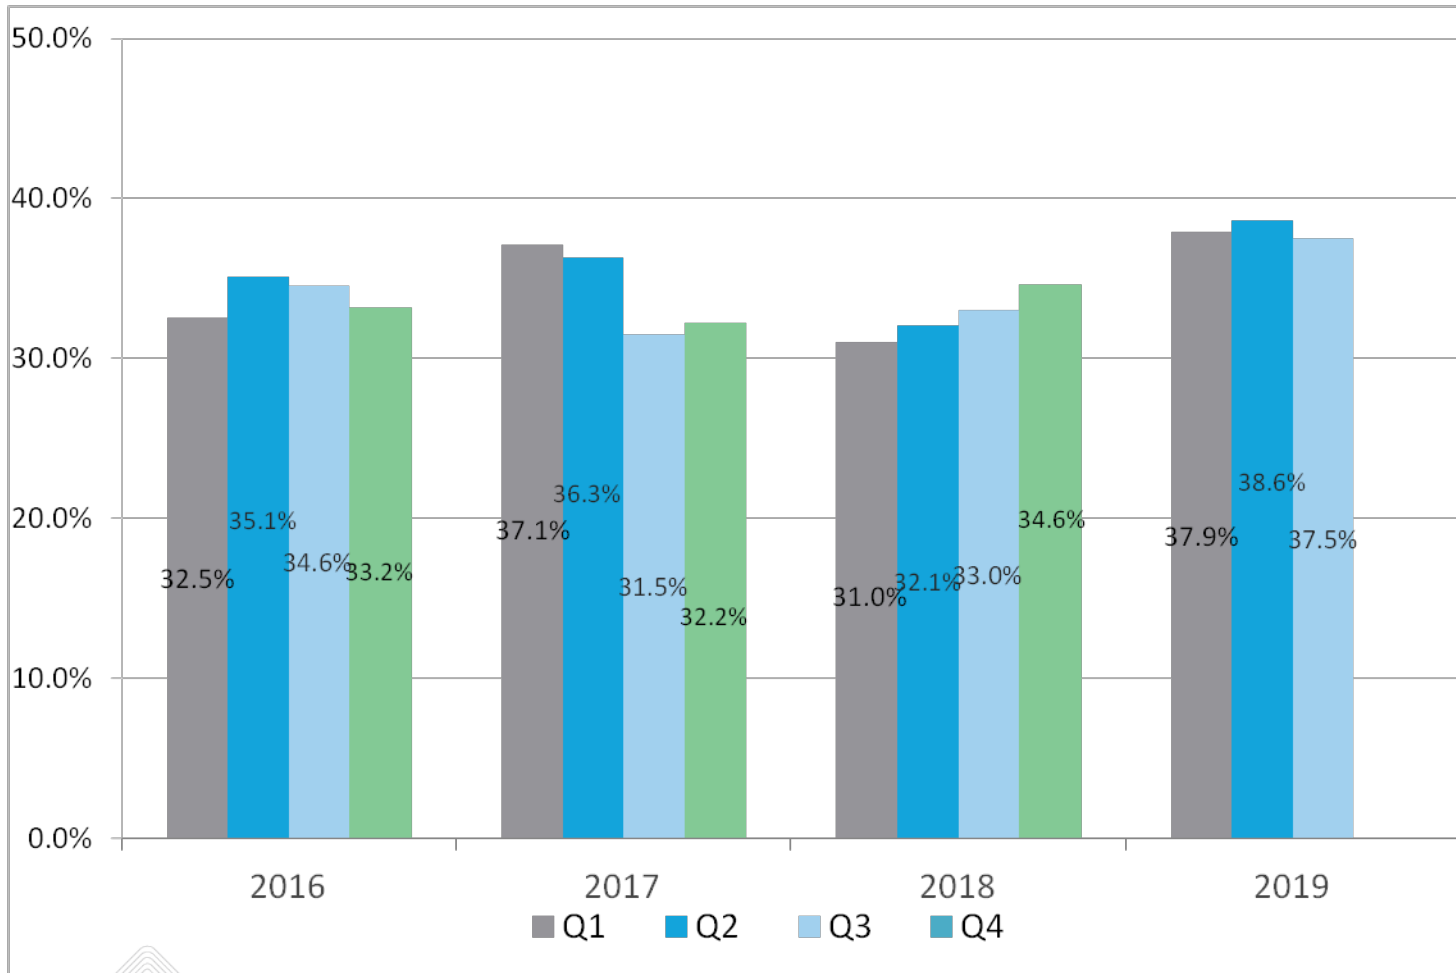

Products
270+

Vision

**World RF IC Leader
by Technology and Innovation**

2019 Q3 P&L

Amount:NT\$ MN	2019 Q3		2019 Q2		QoQ	2018 Q3		YoY
	Amount	%	Amount	%	%	Amount	%	%
Net Sales	824	100.0%	666	100.0%	23.7%	669	100.0%	23.2%
Gross Margin	309	37.5%	257	38.6%	20.2%	221	33.0%	39.8%
Operating Expense	189	22.9%	178	26.7%	6.2%	164	24.5%	15.2%
Operating Profit	120	14.6%	79	11.9%	51.9%	57	8.5%	110.5%
Non-Op. Profits(Loss)	0	0.0%	2	0.3%	-100.0%	5	0.7%	-100.0%
Net Income before Tax	120	14.6%	81	12.2%	48.1%	62	9.3%	93.5%
Net Income after Tax	96	11.7%	61	9.2%	57.4%	54	8.1%	77.8%
EPS	1.57		1.00			0.89		

Net Sales 2014-2019

Gross Margin Trend 2016-2019

Revenue by Products

WiFi FEM Continues to Gain Weighting

WiFi Revenue by Areas

Unit: NT\$ million

Growth in Global Brand WiFi AP Market

- 11ac FEMs continue expanding to global brands AP market including retailers and telecom operators.