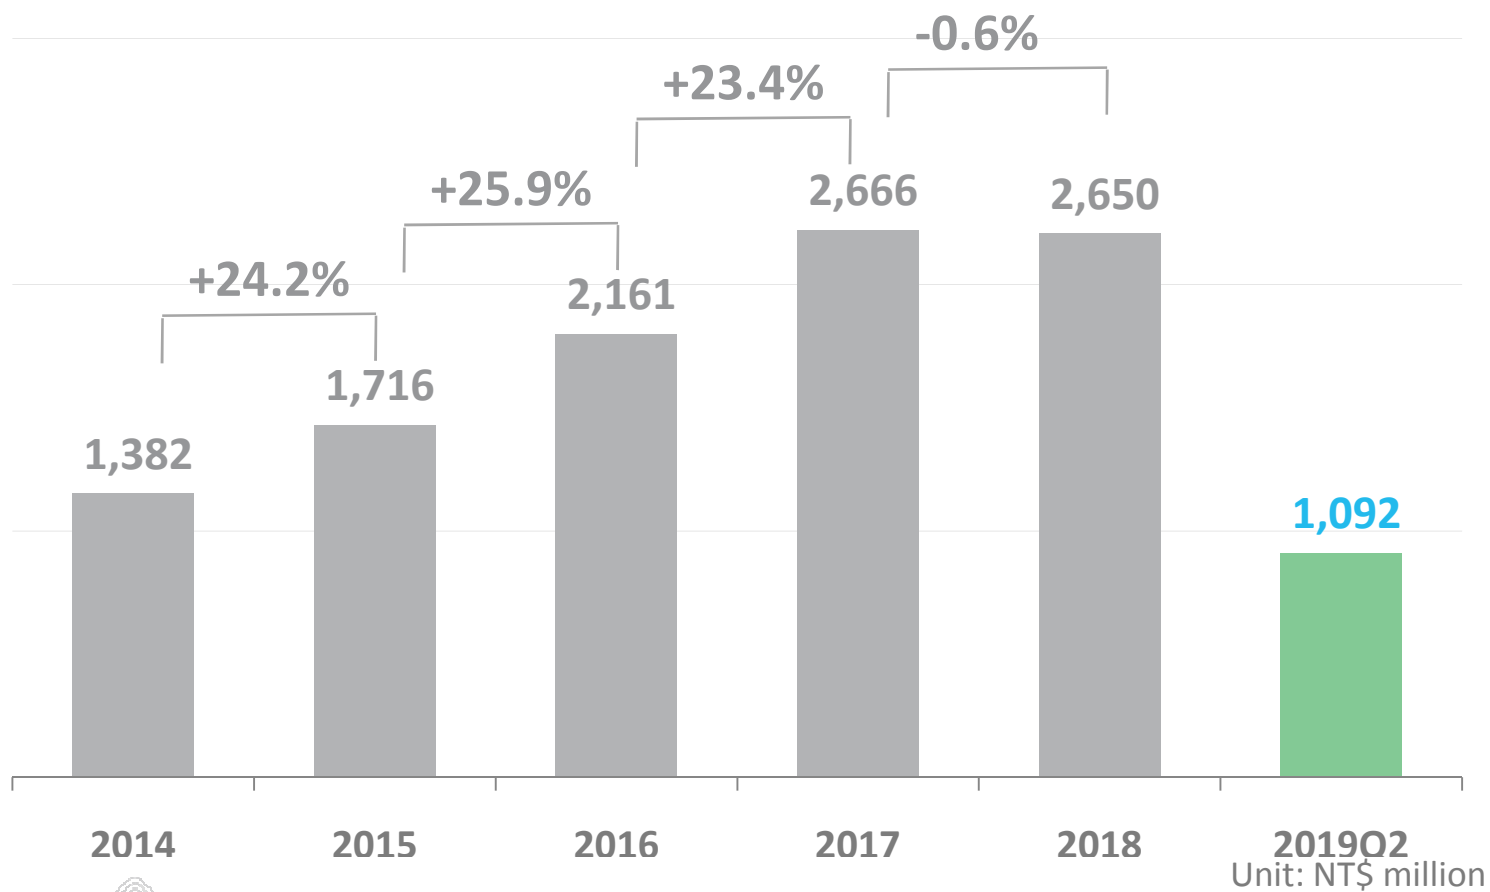

# COMPANY OVERVIEW

SHANGHAI  
SHENZHEN  
SEONGNAM  
TAIPEI  
CHUPEI

SAN JOSE

Founded  
**Jan. 2004**

Listed in TSE  
**Nov. 2015**

Customers  
**350+**

Products  
**270+**

願景

# 2014-2019銷售淨額